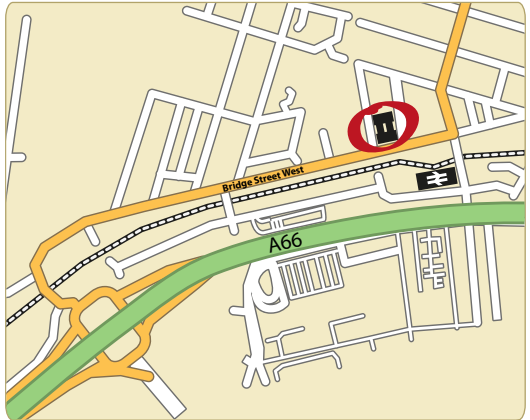

New Leeds office coming soon!

Travelling by Train:

To reach us by train head to Middlesbrough station, changing at Darlington from national rail services. At Middlesbrough station, take the second exit onto Bridge Street West (by the taxi rank). Turn left and you will see the BoHo One building on your right.

Travelling by Car:

To reach us by car, head to the A19 and take the A66 Exit. Follow the road until you see signs for Middlesbrough train station or the A178. Take this exit and follow the road to Bridge Street West. BoHo One is just after the Police Station.